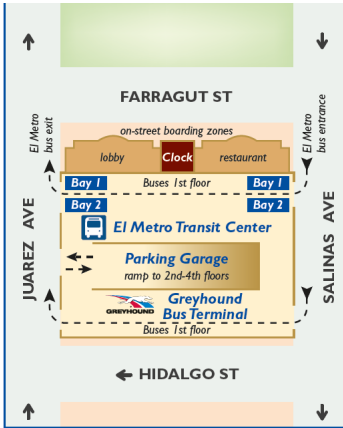

## New Boarding Lane for Route 7 LCC

Beginning Monday, May 2, 2016, Route 7 LCC will have minor adjustments to the route.

Passengers will now be boarding and deboarding the bus at the Transit Center, Clocktower area. New boarding area will provide an increase in service efficiency and provide adequate time to all students attending class. In addition to the route adjustment, route traveling outbound will now begin on Farragut St., left on Convent Ave. and left on Washington St. to continue regular route. Traveling inbound on Victoria St. bus will now turn right on Santa Maria Ave. and left on Farragut St.

### WHERE TO BOARD YOUR BUS

The Clocktower		Bay 1		Bay 2	
7	LCC	1	Santa Maria	3	Convent
11	Gustavus/LEA	2A	San Bernardo/ Social Security	8A	Guadalupe/Lane
12B	Shiloh Express	2B	San Bernardo/Calton	9	Market
13	Heritage Park	4	Springfield	10	Corpus Christi
15	Main/Riverside	5	Tilden	12A	Del Mar Express
16	TAMIU	6	Cedar	14	Santa Rita
19	Santo Niño	8B	Guadalupe/Villa del Sol	20	Los Angeles
		17	Mines Rd		

La ruta de salida tomara la siguiente dirección - comenzará ahora en Farragut St., izquierda en Convent, izquierda en Washington para continuar la ruta regular. La ruta rumbo a la central de transporte tomara la siguiente dirección – calle Victoria, derecha en la Avenida Santa María, izquierda en Farragut St.

### Dónde abordar su autobús

The Clocktower		Bay 1		Bay 2	
7	LCC	1	Santa Maria	3	Convent
11	Gustavus/LEA	2A	San Bernardo/ Social Security	8A	Guadalupe/Lane
12B	Shiloh Express	2B	San Bernardo/Calton	9	Market
13	Heritage Park	4	Springfield	10	Corpus Christi
15	Main/Riverside	5	Tilden	12A	Del Mar Express
16	TAMIU	6	Cedar	14	Santa Rita
19	Santo Niño	8B	Guadalupe/Villa del Sol	20	Los Angeles
		17	Mines Rd		