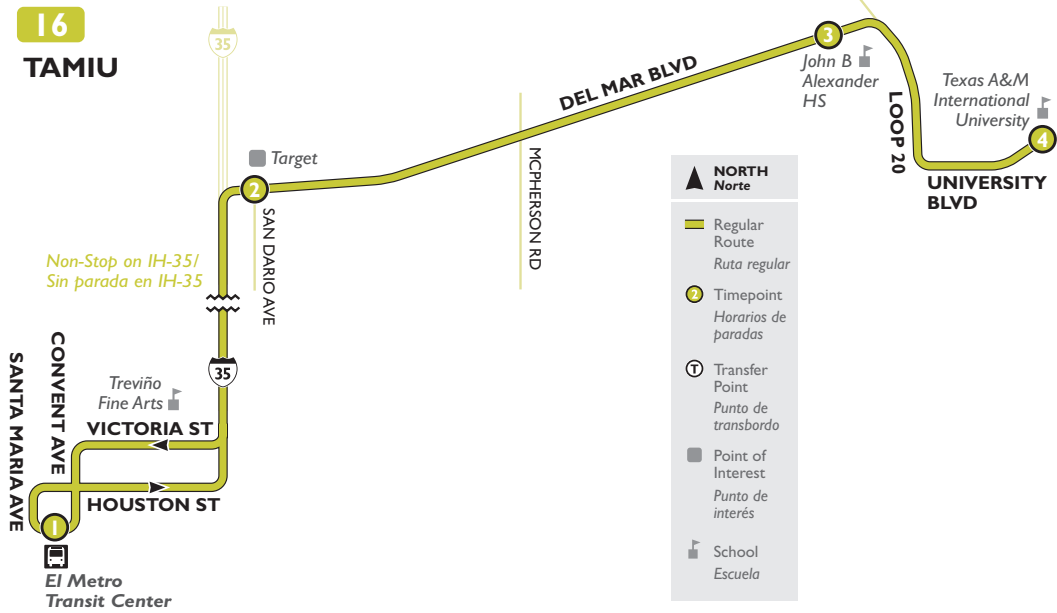

16 TAMIU

Effective: October 23, 2017