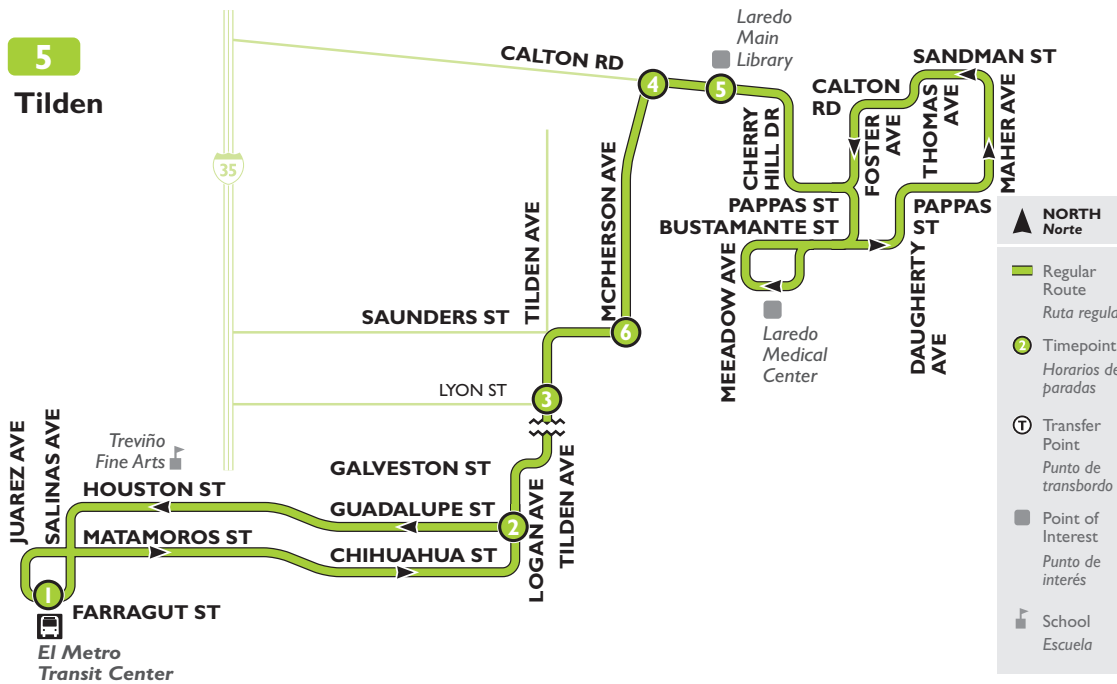

5
Tilden

Effective: November 06, 2018