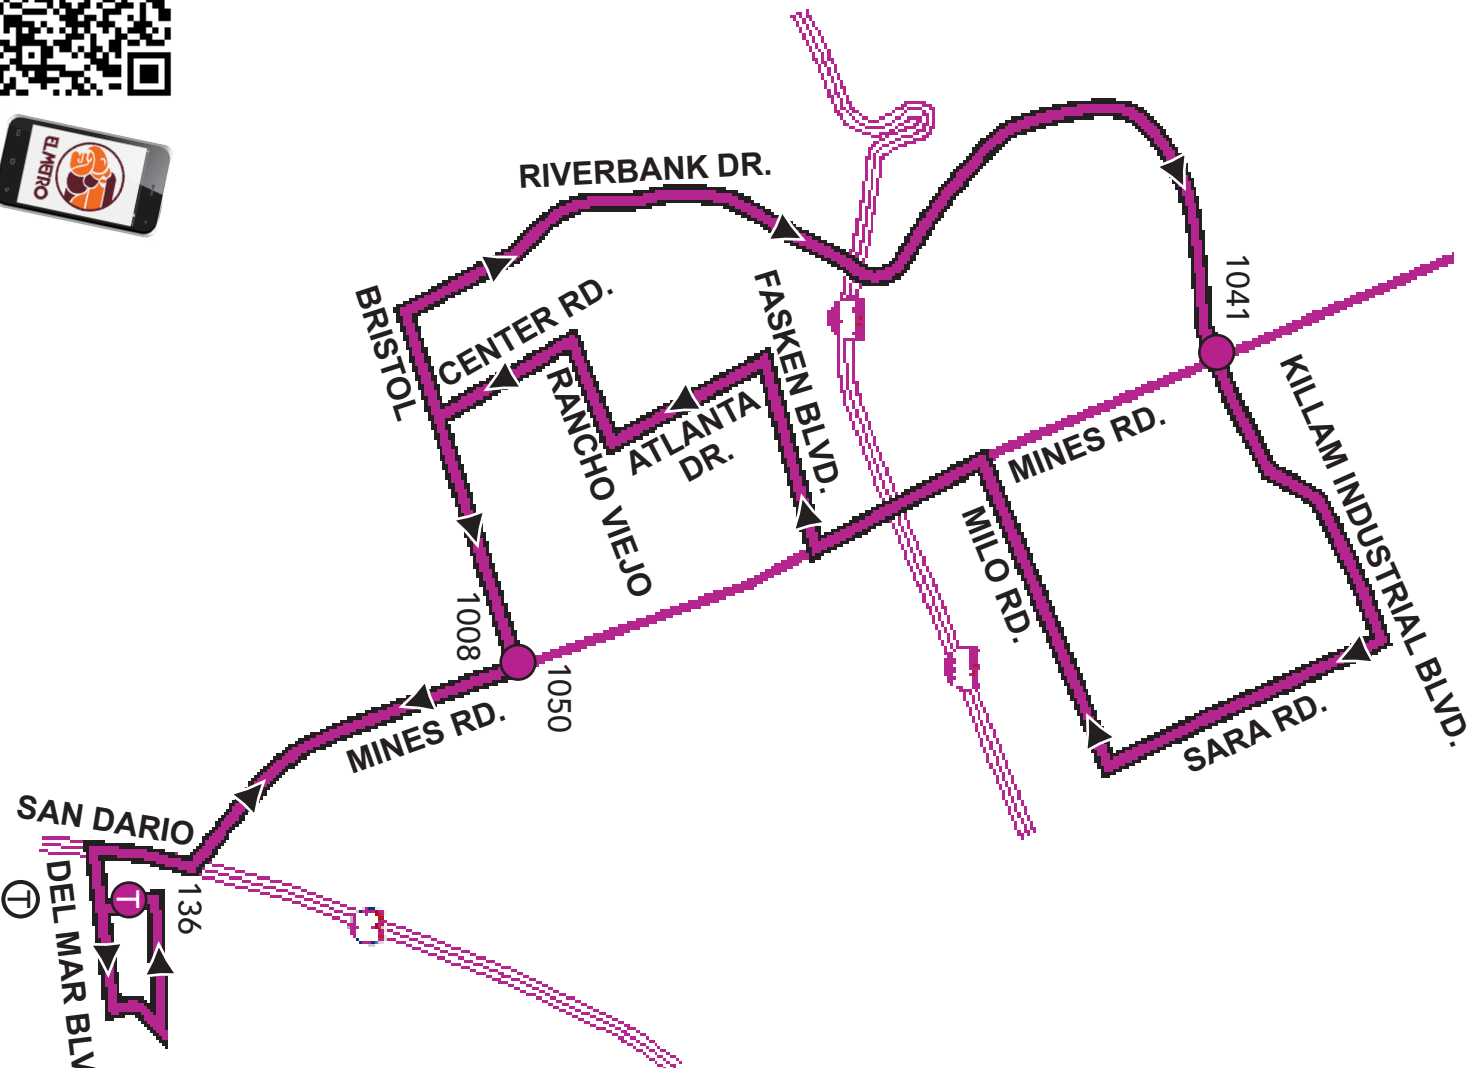

MONDAY-FRIDAY/LUNES-VIERNES

From/Desde Target San Dario

To/A Target San Dario

Target San Dario	1003 Bristol	Riverbank at Mines Rd	Riverbank at Mines	Mines Rd at Bristol	Target San Dario
136	1008	1041	1041	1050	136

Transferpoints are designated by **T**

- Transferpoint at Target - Route 1 Santa Maria
- Transferpoint at Del Mar - Route 16 TAMIU/Casa Verde Rd.
- Transferpoint at Del Mar - Route 4 - Springfield

ELMETRO CIRCULATOR

MINES ROAD

EL METRO CIRCULATOR

C1

MINES RD.

NORTH/NORTE

Regular Route
Ruta Regular

Timepoint
Horarios de paradas

Transfer Point
Punto de Transbordo