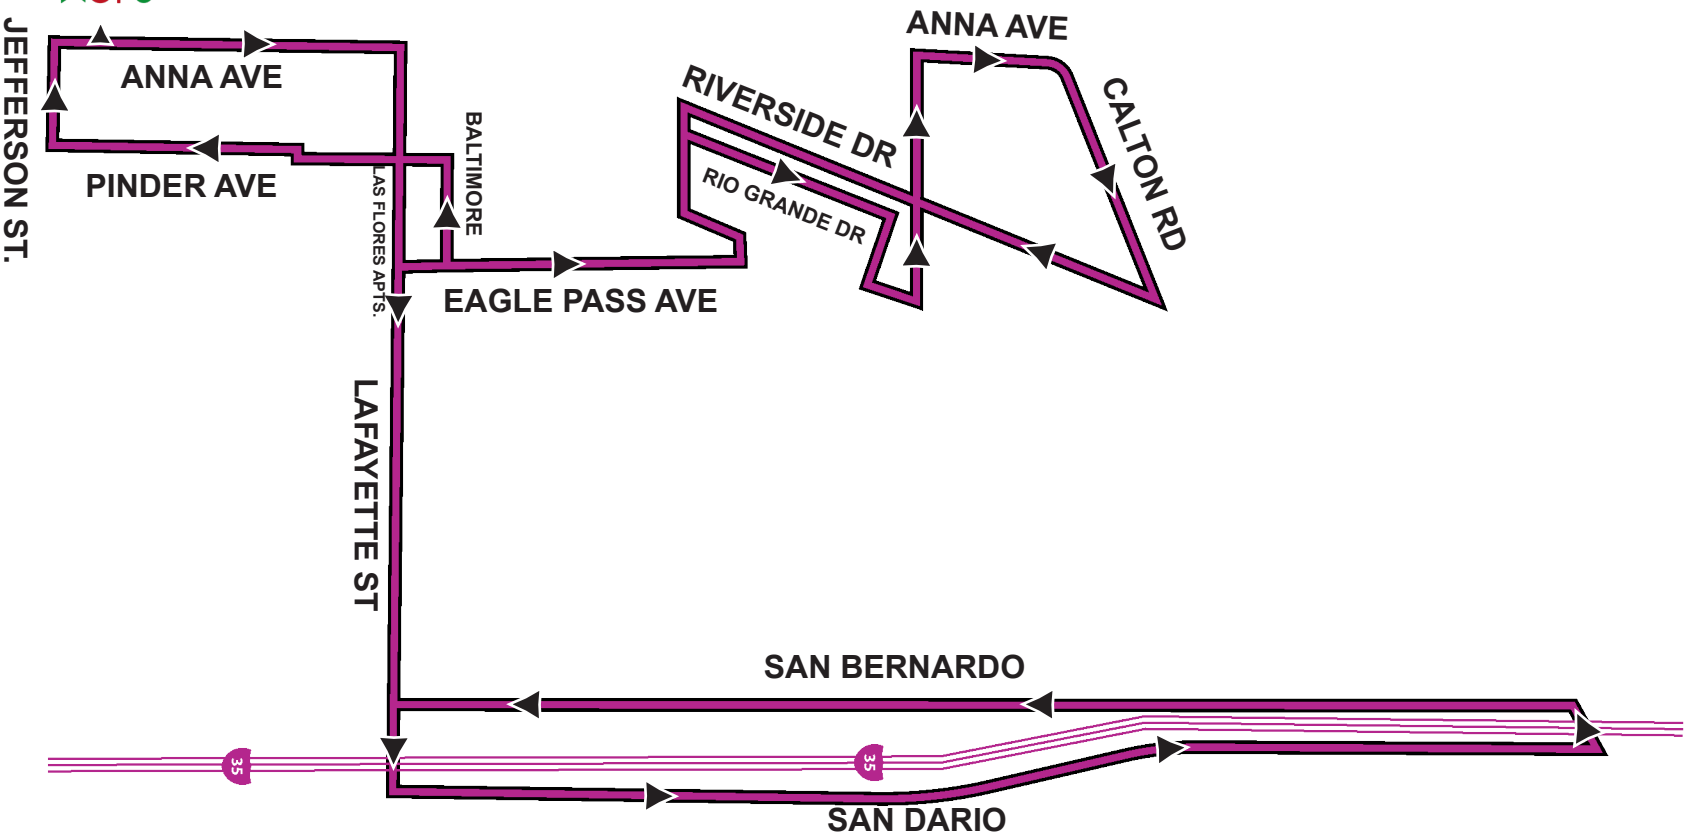

SCAN QR CODE TO
DOWNLOAD THE APP

ESCANEAR CÓDIGO QR
PARA DESCARGAR LA
APLICACION

JEFFERSON ST.

School
Escuela

Transfer Point
Punto de Transbordo

Timepoint
Horarios de paradas

Regular Route
Ruta Regular

NORTH/NORTE