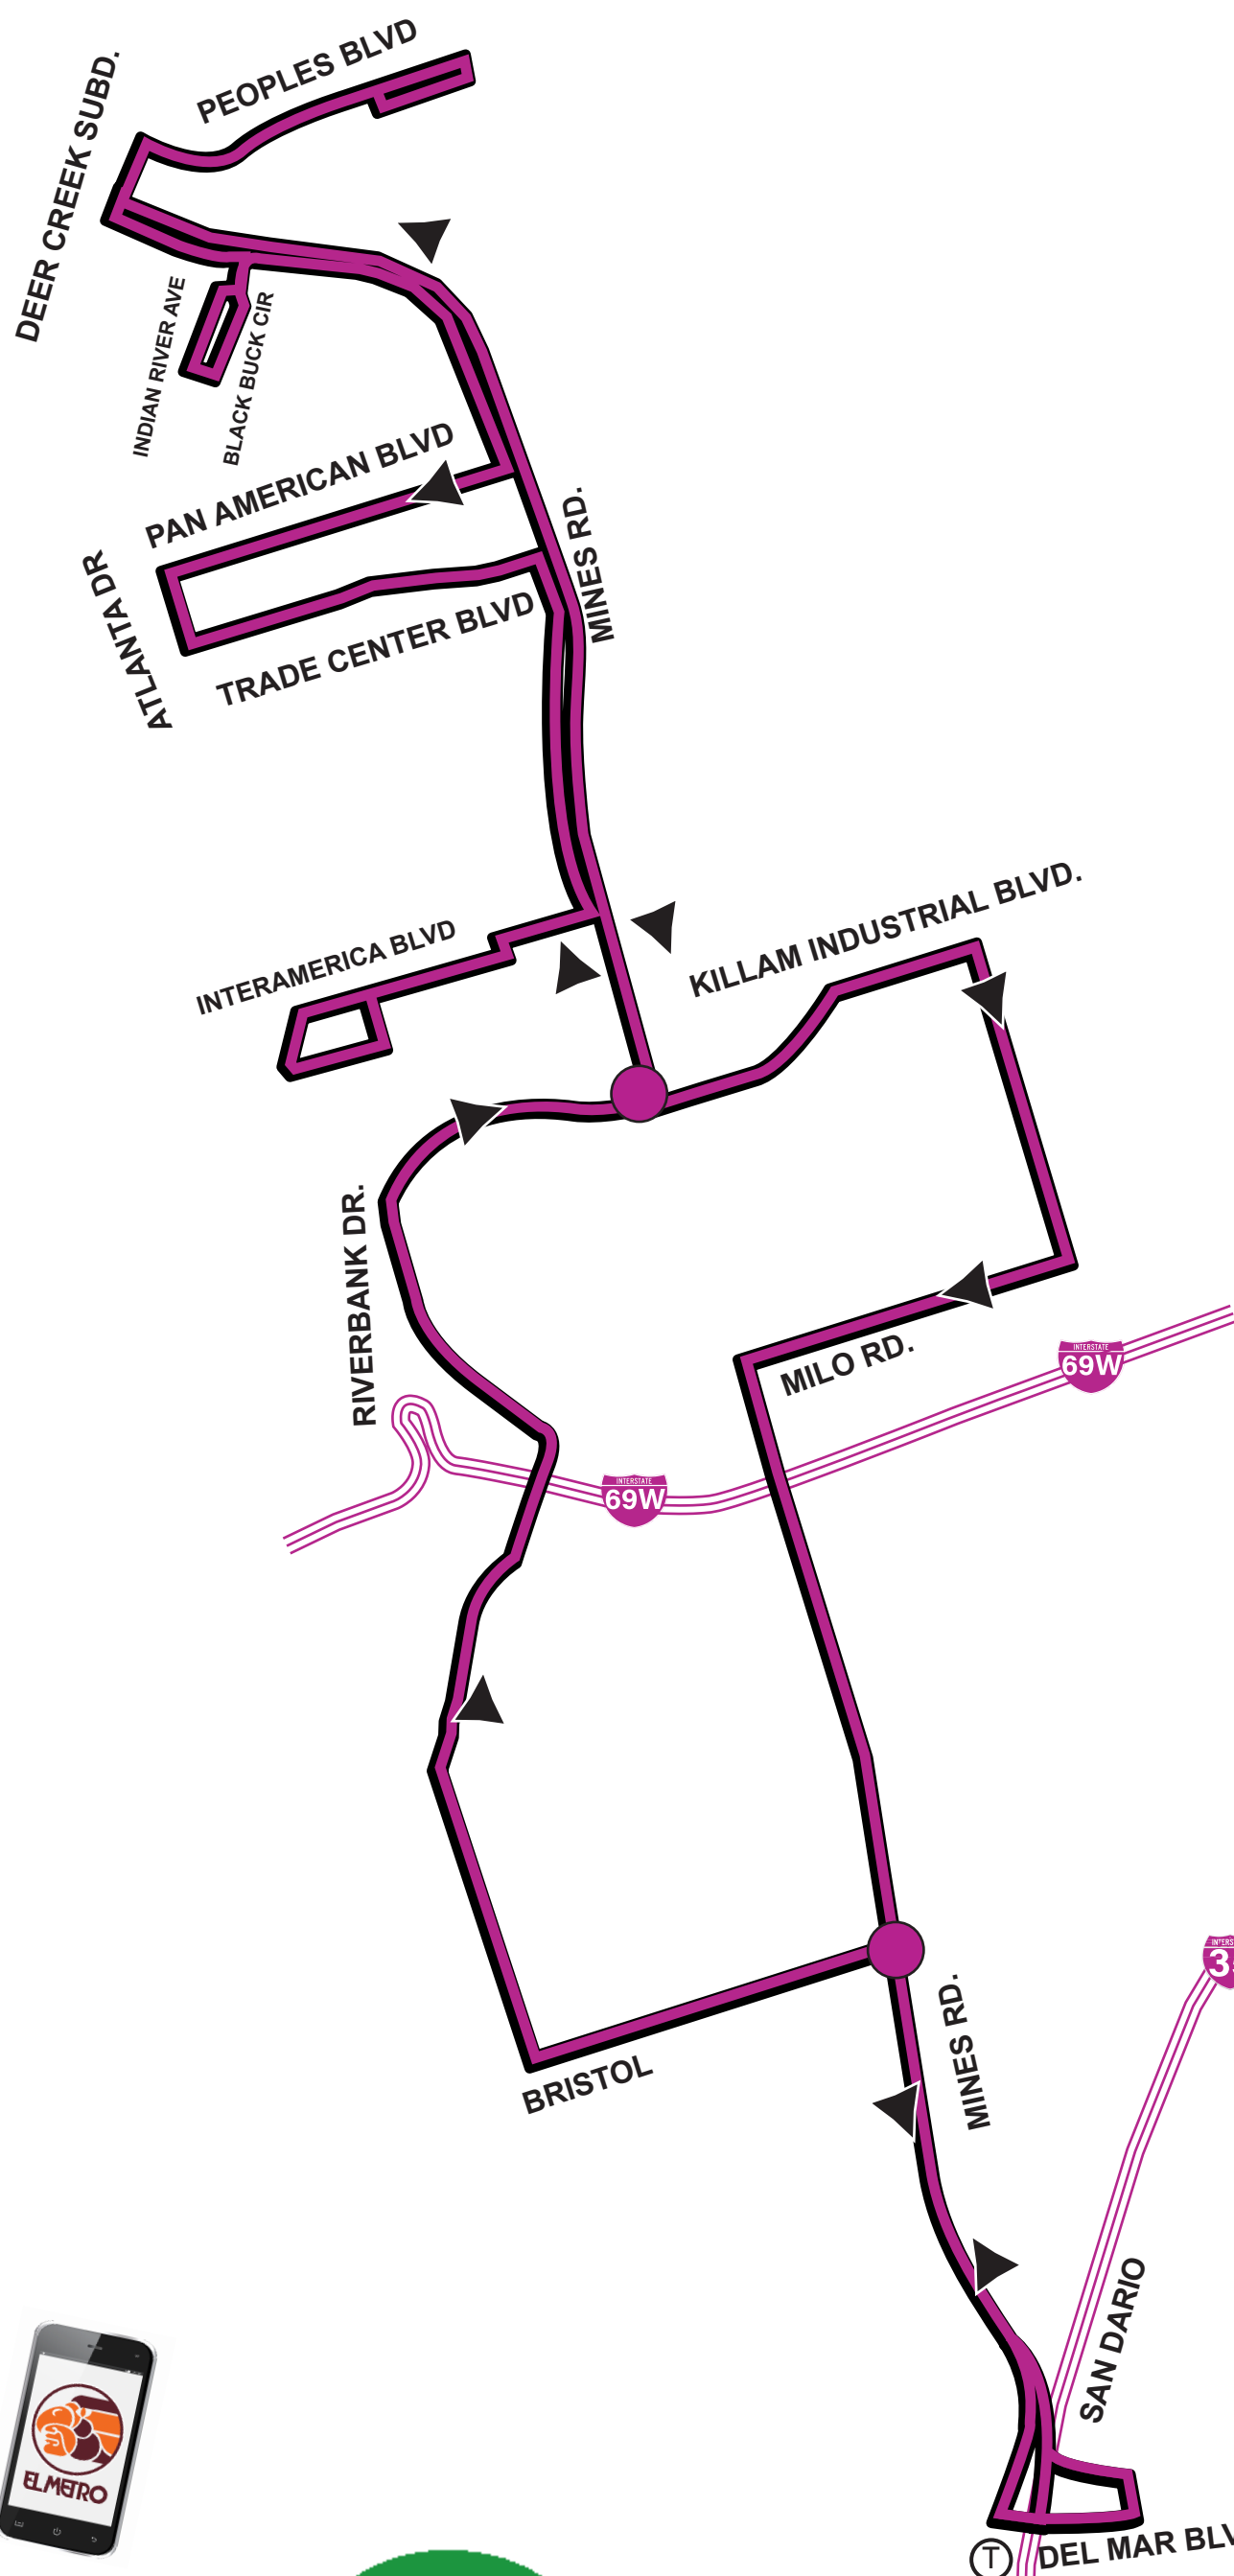

C1

www.elmetrotransit.com
Route Information • Información Sobre Rutas
956.795.2280

El Metro Circulator FARES/TARIFAS $1.00

Transfer/Transbordo .75
With El Metro-El Lift ID, Mon-Fri 6am-9am & 3pm-6pm/
Con tarjeta de el Metro-El Lift ID, Lun-Vie 6am-9am & 3pm-6pm

Transfer/Transbordo .50
With El Metro-El Lift ID, Mon-Fri 9am-3pm & 6pm-10pm/
Con tarjeta de el Metro-El Lift ID, Lun-Vie 9am-3pm & 6pm-10pm

**STUDENT TRANSPORTATION PROGRAM FEES/
TARIFAS DEL PROGRAMA DE TRANSPORTE
ESTUDIANTIL**

Fall Transportation Service Fee/
Tarifa de Servicio de Transporte de Otoño $250.00

Spring Transportation Fee/
Tarifa de Servicio de Transporte de Primavera $280.00

Summer Session 1/Sesión de Verano 1 $80.00

Summer Session 2/Sesión de Verano 2 $80.00

KILLAM/ GREEN RANCH

C1

KILLAM/GREEN RANCH

- NORTH/NORTE
- Regular Route
  Ruta Regular
- Timepoint
  Horarios de paradas
- Transfer Point
  Punto de Transbordo
- School
  Escuela

SCAN QR CODE TO
DOWNLOAD THE APP

ESCANEAR CÓDIGO
QR PARA DESCARGAR